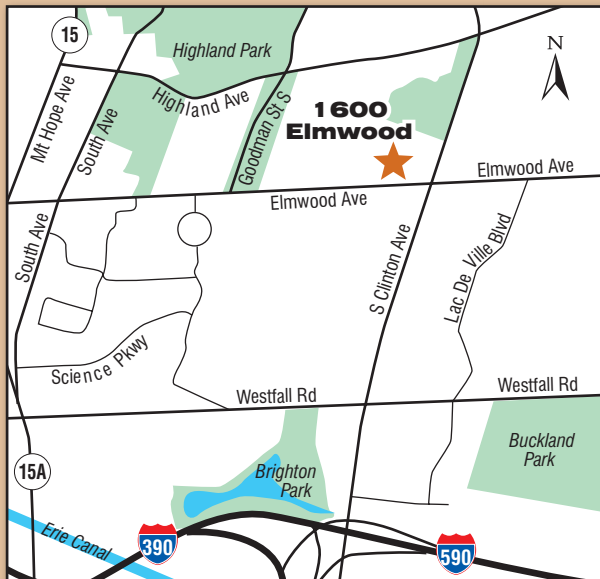

24-Hour Fitness Center

Laundry Centers in Each Building

Garages with Remote Access

Concierge Services

Walking Distance to Shopping & Restaurants

24-Hour Emergency Maintenance

Directions:

From 490 exit at Goodman and go south. Follow Goodman to Elmwood and go left. The Community is 1/2 mile on left before the intersection of Elmwood and South Clinton.