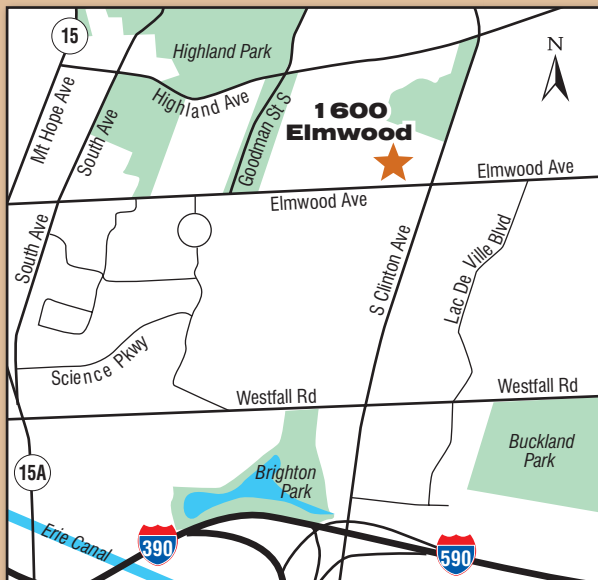

24-Hour Fitness Center

Laundry Centers in Each Building

Garages with Remote Access

Concierge Services

Walking Distance to Shopping
& Restaurants

24-Hour Emergency Maintenance

Directions:

From 490 exit at Goodman and go south. Follow Goodman to Elmwood and go left. The Community is 1/2 mile on left before the intersection of Elmwood and South Clinton.